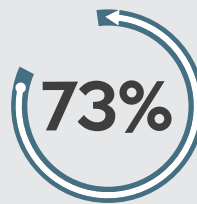

CITY GOVERNMENT | Residents agree:

Overall direction City is going

Residents treated fairly

Being honest

Overall confidence in City Government

TOP 3 FOCUS AREAS

- #1 Preserving natural areas
- #2 Reducing traffic congestion
- #3 Reducing crime