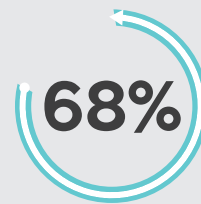

CITY GOVERNMENT | Residents agree:

Overall direction City is going

Residents treated fairly

Being honest

Overall confidence in City Government

TOP 3 FOCUS AREAS

- #1 Preserving natural areas
- #2 Reducing traffic congestion
- #3 Reducing crime