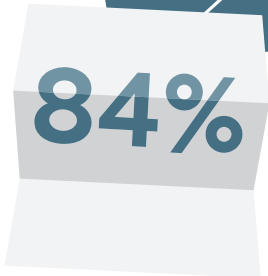

2018 Community Survey

OVERVIEW

LIFE IN SAVAGE

SENSE OF COMMUNITY

9 OUT OF 10

- like their neighborhood
- feel safe
- would recommend Savage to others
- visited a City park

CITY COMMUNICATION

Rely on the Savage City Connection newsletter for information about City activities

CITY GOVERNMENT | Residents agree:

Overall direction City is going

Residents treated fairly

Being honest

Overall confidence in City Government

TOP 3 FOCUS AREAS

- #1 Preserving natural areas
- #2 Reducing traffic congestion
- #3 Reducing crime