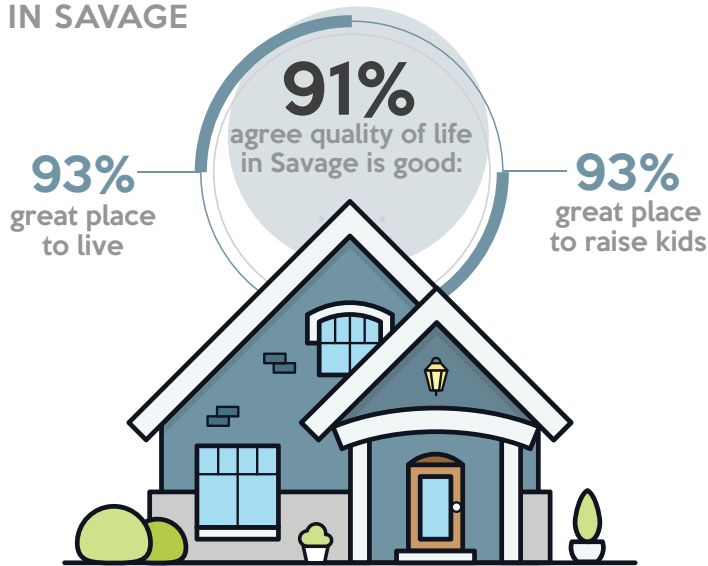

2018 Community Survey

OVERVIEW

LIFE IN SAVAGE

SENSE OF COMMUNITY

9 OUT OF 10

- like their neighborhood
- feel safe
- would recommend Savage to others
- visited a City park

CITY COMMUNICATION

Rely on the Savage City Connection newsletter for information about City activities

CITY GOVERNMENT | Residents agree:

Overall direction City is going

Residents treated fairly

Being honest

Overall confidence in City Government

TOP 3 FOCUS AREAS

- #1 Preserving natural areas
- #2 Reducing traffic congestion
- #3 Reducing crime