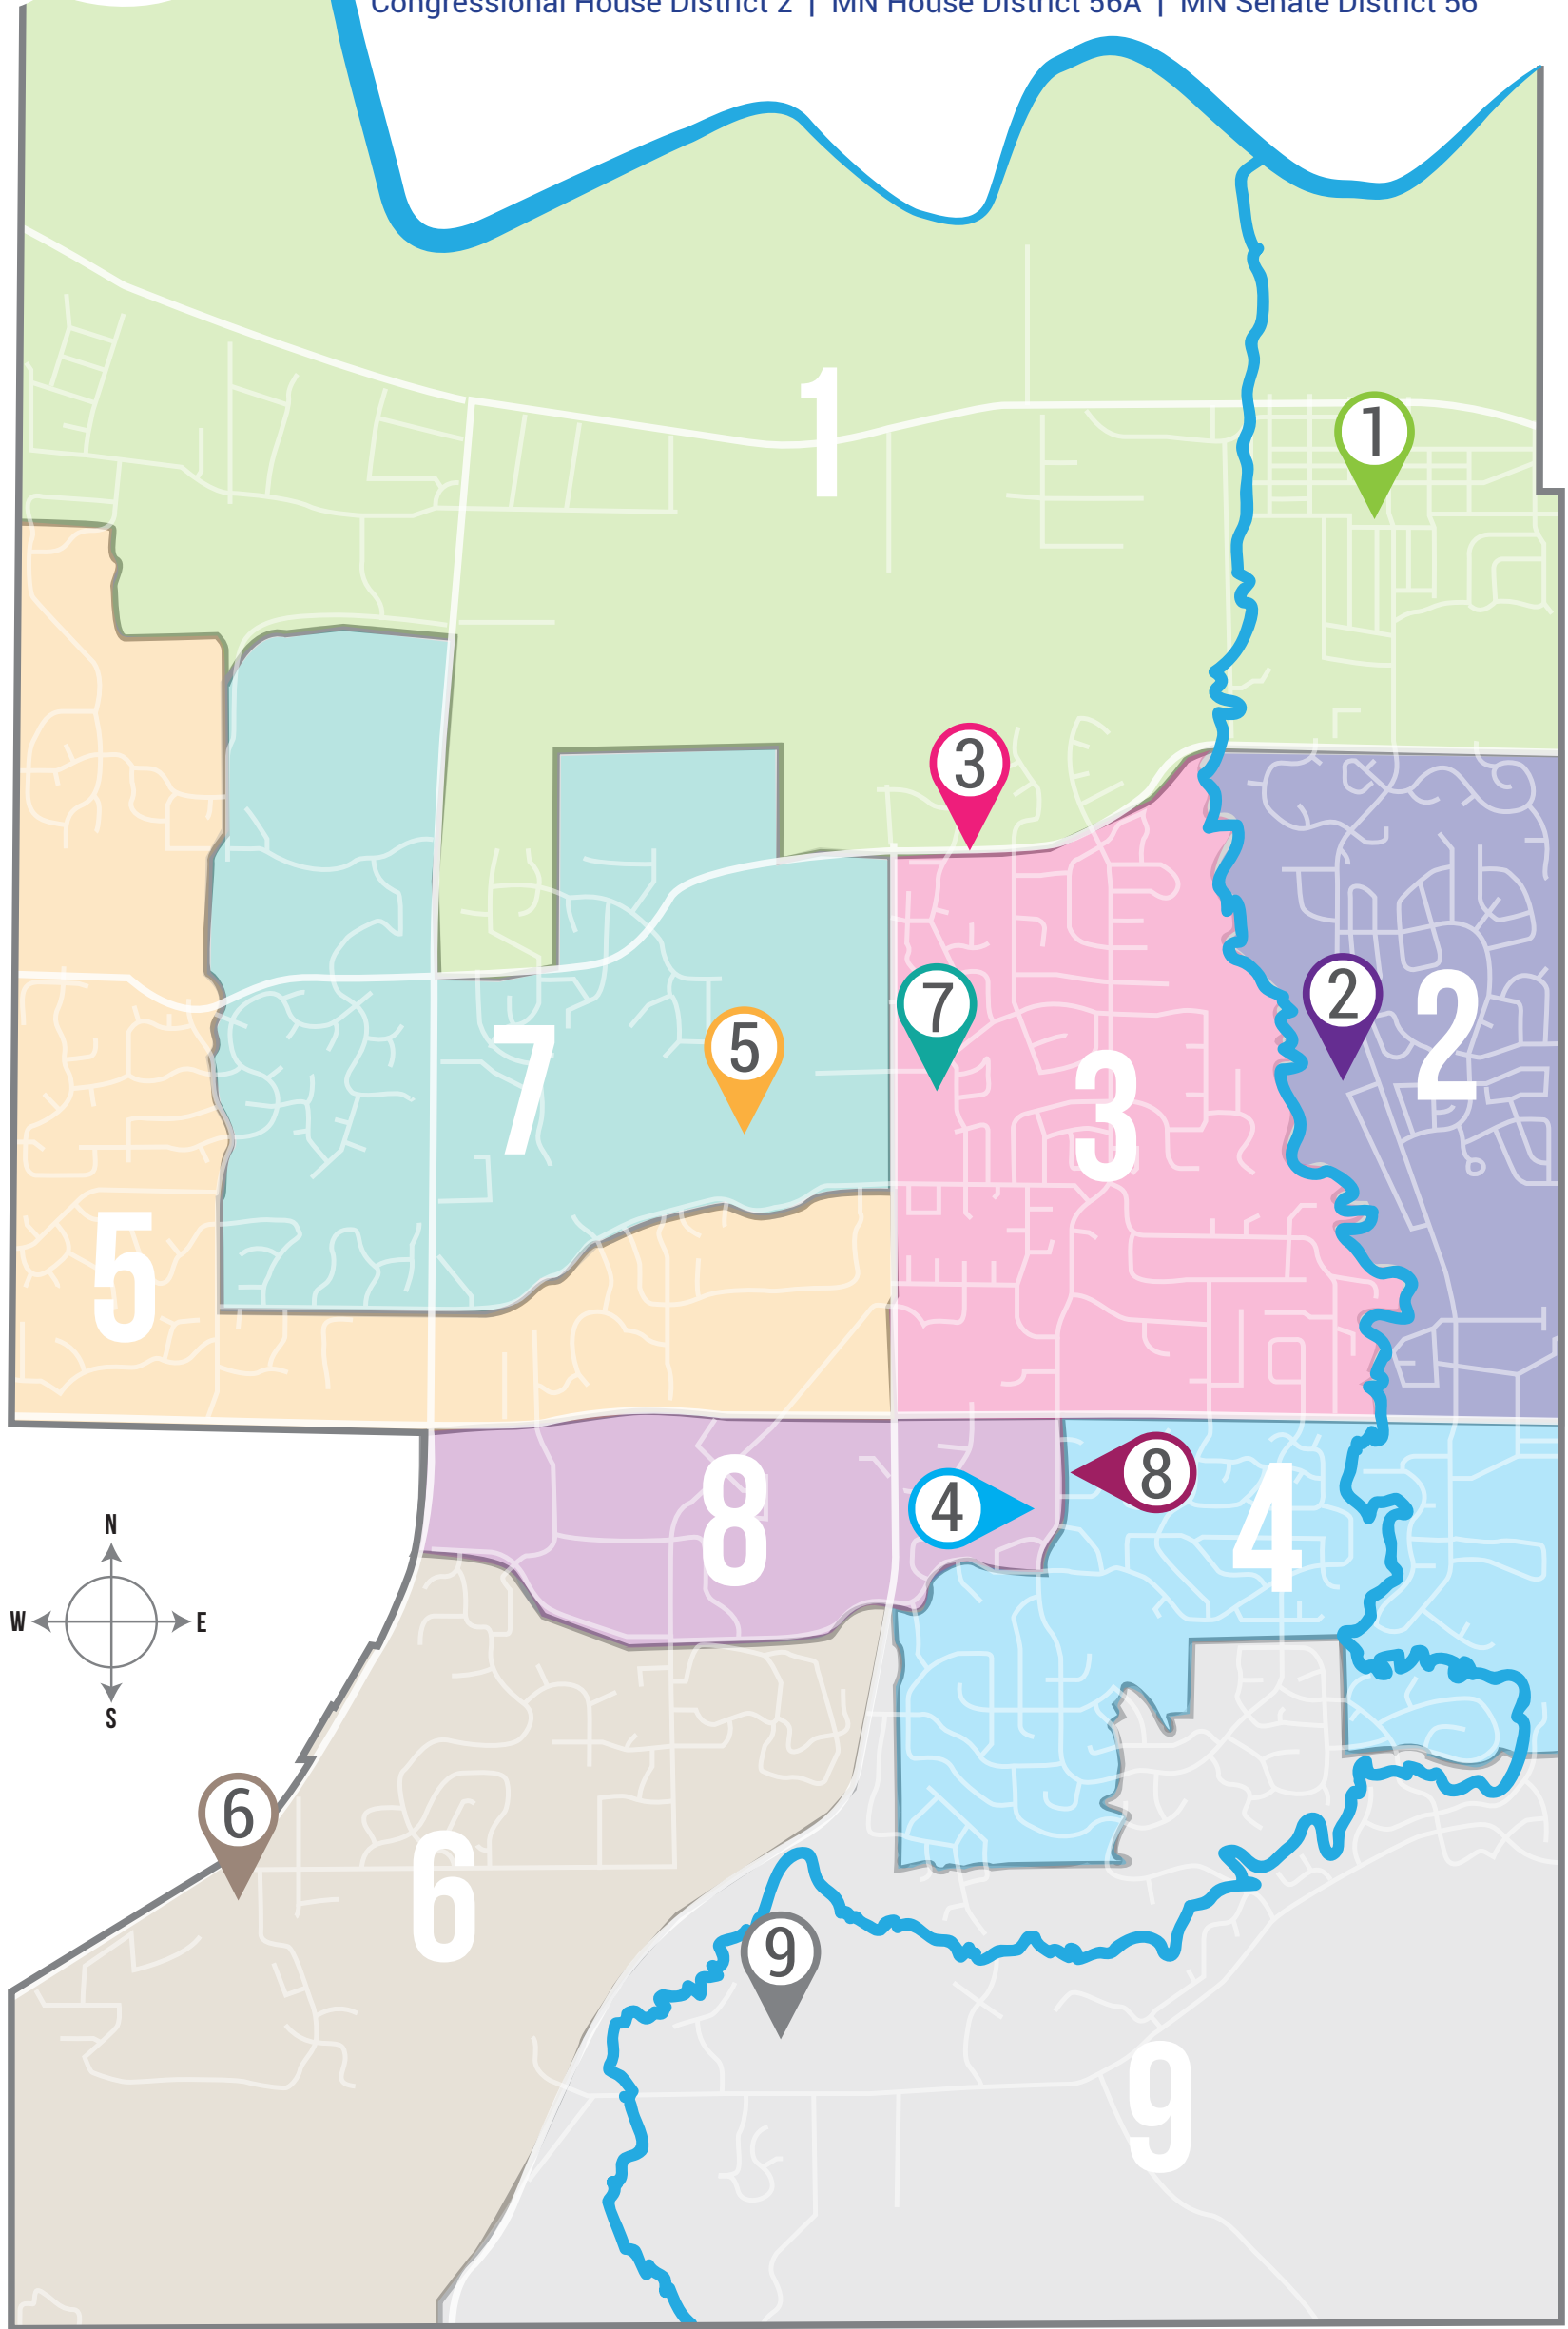

2017 CITY OF SAVAGE VOTING DISTRICTS

Congressional House District 2 | MN House District 56A | MN Senate District 56

PRECINCT	LOCATION	ADDRESS
1	St. John the Baptist Church	4625 W 125th St.
2	Glendale United Methodist Church	13550 Glendale Rd.
3	Savage City Hall	6000 McColl Drive
4	Harriet Bishop Elementary School	14400 O'Connell Rd.
5	McColl Pond ELC	13550 Dakota Ave. S

PRECINCT	LOCATION	ADDRESS
6	Bethesda Church	15033 Hwy 13 S
7	Bridgewood Church	6201 W 135th St.
8	O'Connell Fire Station	14321 O'Connell Rd.
9	Redtail Ridge Elementary School	15200 Hampshire Ave.